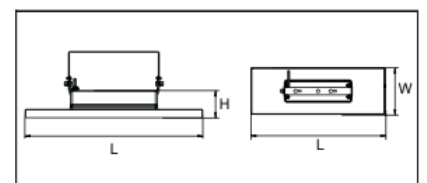

Optical Options