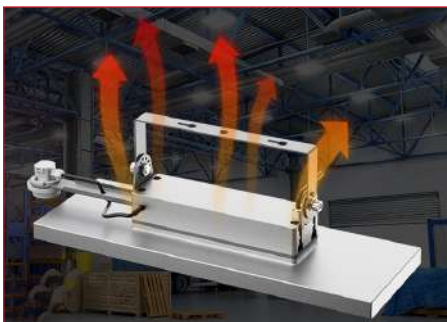

Floodlight REVIVAL

PROFESSIONAL LIGHTING

Thanks to a robust aluminum housing with a tempered safety glass cover, a driver, and a high-quality LED, our state-of-the-art REVIVAL FLOODLIGHT offers high luminous efficacy of up to 160 LPW and a long lifespan.

Designed with a robust aluminum housing and a tempered safety glass cover, this IP66-certified floodlight is ideal for outdoor applications such as building façade walls, gardens, sports courts like paddle or tennis, and open-air parking lots. Its innovative design makes it the perfect solution for any environment requiring efficient and durable lighting.

LED FLOODLIGHT FEATURES

160
Lm/W
REAL

- > **Tool-Free Grill Installation: Helps further reduce UGR levels.**

- > **SMOOTH SURFACE**
(No accumulation of dust or water).
- > **PURE ALUMINUM**
(Maximum durability).