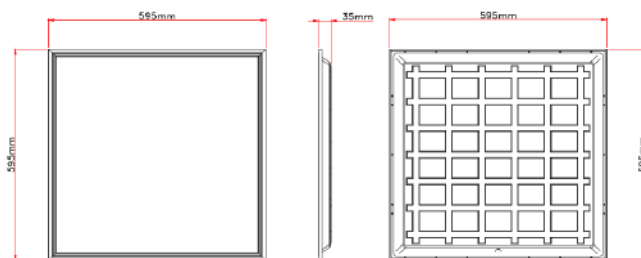

+34 916357859

WWW.OPTIMALED.EU