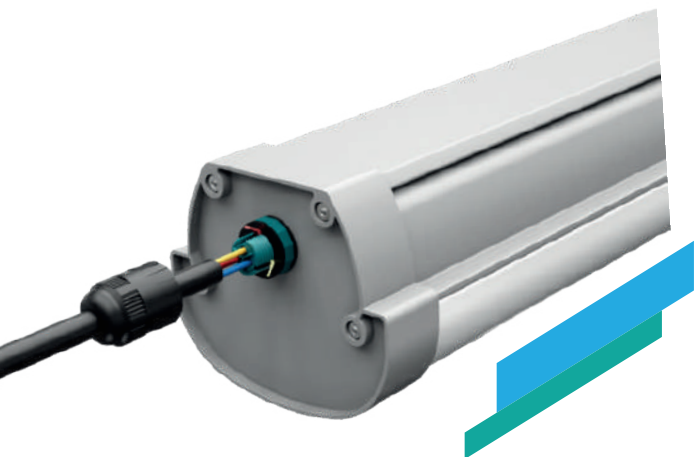

WATERPROOF VIENA LED

PROFESSIONAL LIGHTING

The Vienna Led light is the ideal solution for overhead lighting of any space, especially indicated in industrial areas.

PROFESSIONAL
LED SPOTLIGHTS
WITH WIDE
RANGE OF
POWERS.
MAXIMUM
EFFICIENCY

VIENA LED

With a large size and 120mm wide aluminum housing, the Quattro series triple proof light gets a high peak power of 150W and perfect thermal conductivity.

Quick connect waterproof cable connector design helps customer save 30% installation labor cost. The 3x1.5mm², 3x2.5mm², 5x1.5mm² and 5x2.5mm² cables have the option to be connected in series.

LED FEATURES

> LARGE SIZE ALUMINUM

Perfect thermal conductivity of 226 W/m.k.

> MAXIMUM POWER AND EFFICIENCY

1500*122*102mm  80,120,150W

1500*122*102mm  40,60,80W

1500*122*102mm  30W

> NO SCREWS

Quick-connect waterproof cable connector design helps save 30% on installation labor costs.

®

LED FEATURES

> CONNECTION CABLE

3x1.5mm²

3x2.5mm²

5x1.5mm²

5x2.5mm²