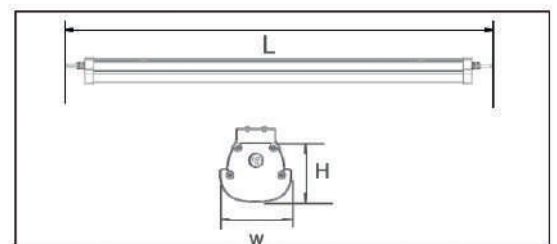

OPTICS OPTIONS

+34 916357859

WWW.OPTIMALED.EU