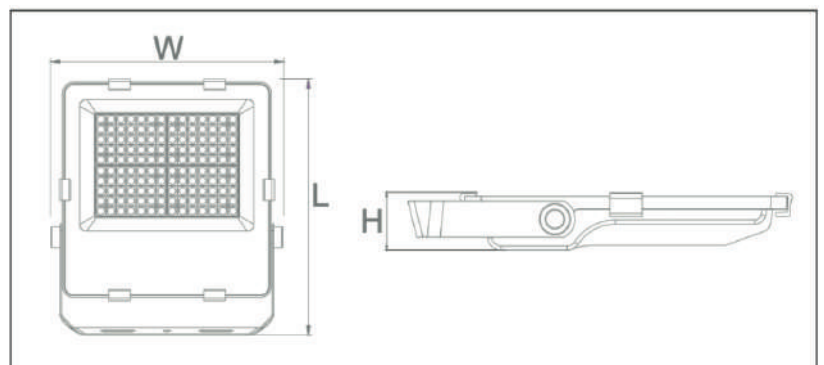

OPTICS OPTIONS

+34 916357859

WWW.OPTIMALED.EU