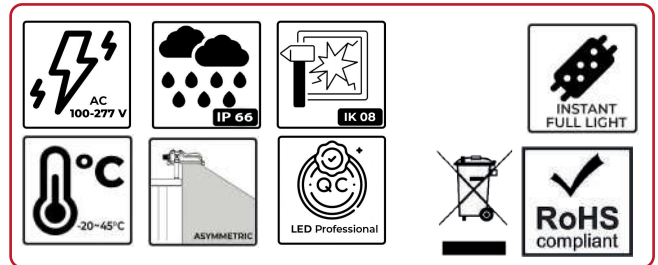

150*
Lm/W
REAL

REAL LUM W - Lm	
150 W	22500LM
200 W	30000LM
300 W	45000LM

DRIVER
MEAN WELL/SOSEN
CHIP
PHILIPS / LUMILEDS

®

TECHNICAL CHARACTERISTICS

- > Housing: ADC12 die-cast aluminum
- > Conductivity: 96 W/m K
- > LED: PHILIPS/LUMILEDS
- > CCT: 3000-6500K
- > CRI: Ra>80
- > SDCM: <6
- > Power factor: >0.95
- > THD: <15
- > Power Supply: 100-277V, 50/60Hz
- > Driver Efficiency: >90%
- > Protection: OTP, OCP, OVP, SCP
- > Surge protection: 4KV
- > Waterproof: IP66
- > Impact test: IK08
- > Operating temperature: -20~45 oC
TM21: L70B10>54,000H Flicker Free
- > Certified by ENAC
- > Asymmetrical