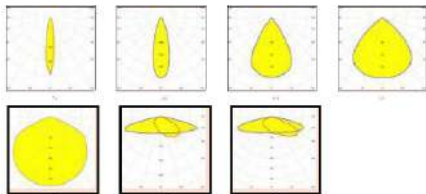

OPTICS OPTIONS

+34 916357859

WWW.OPTIMALED.EU