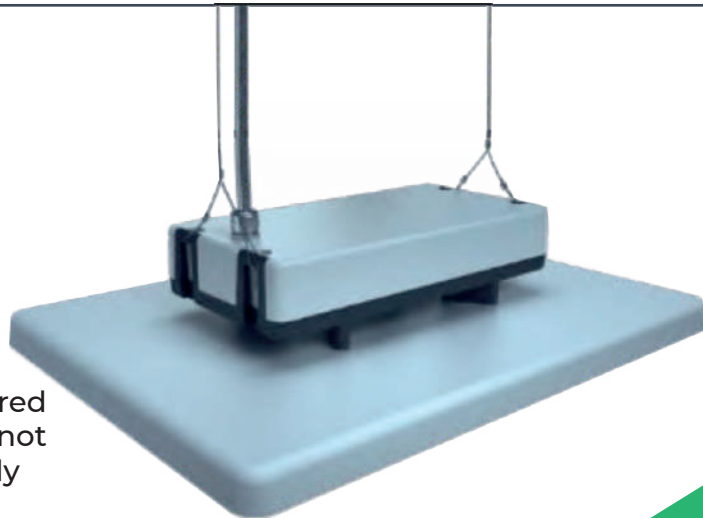

Anti-glare light is increasingly required for applications where people are not comfortable with glare light, especially when the light is not very high.

LEGAL GUARANTEE
3 years

OPTIMALED WARRANTY *
5 years

* A COMBI VOLTAGE PROTECTOR INSTALLED