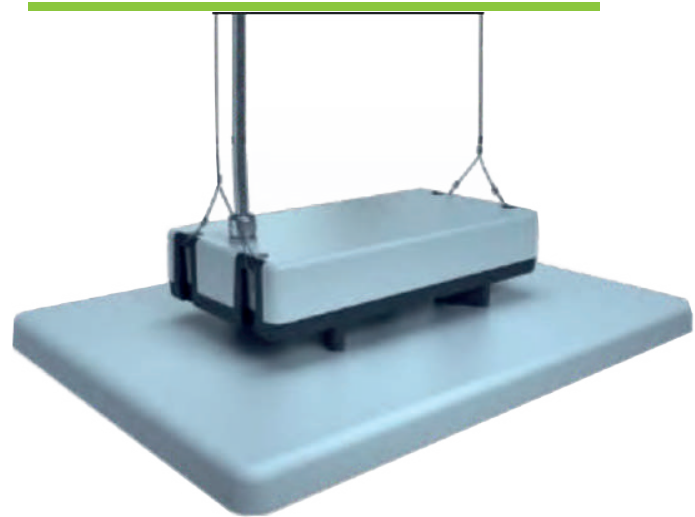

TECHNICAL CHARACTERISTICS

- **Housing: Pure Aluminum**
- **Conductivity: 226 W/m K**
- **LED: CREE JK 3030**
- **CRI: Ra>80**
- **SDCM: <6**
- **Power factor: >0.95**
- **THD: <15**
- **Power Supply: Osram**
- **Driver efficiency: >93%**
- **Protection: OTP, OCP, OVP, SCP**
- **Surge protection: 10KV**
- **Waterproof: IP65**
- **Impact test: IK10**
- **Operating temperature: -40~50 °C**
- **TM21: L90B10>50,000H**
- **Flicker Free**