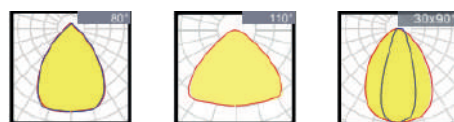

OPTICS OPTIONS

+34 916357859

WWW.OPTIMALED.EU