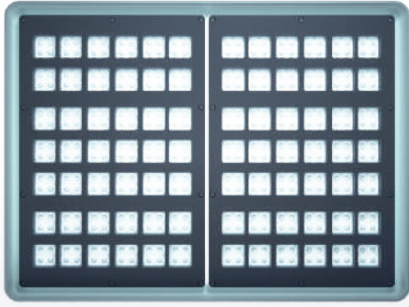

UFO HIGH BAY HAMBURGO LED

PROFESSIONAL LIGHTING

The HAMBURGO UFO is the ideal solution for visual protection. This increases staff performance and the quality of their work.

HAMBURGO HIGH BAY

“

PROFESSIONAL
LED HOOD WITH
WIDE RANGE OF
POWERS.
MAXIMUM
EFFICIENCY

”

The Hamburg LED High Bay is designed for work or sports spaces in which glare plays an important role, either because the luminaires are not installed at sufficient height or to avoid glare.

With this Led Bell, greater staff performance and better quality of their work are achieved.

The Hamburg Hood is available with Revit BIM files.

LED FEATURES

» ADVANCED UGR TECHNOLOGY

UGR <19

The optics have been specially developed to minimize glare and maximize homogeneity, a glare film is used on the lens and in this way a UGR<19 is achieved.